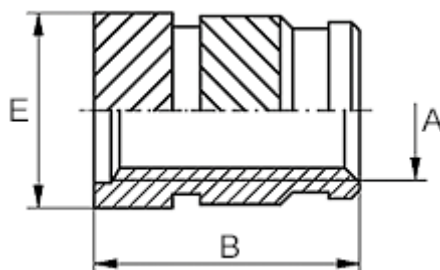

Data Sheet

Article number: 12860000100800
Description: KLEE-coil 860 000 100.800
M10 Brass

Measures

Female thread A	= M10
Length B	= 12.7
Min distance to edge	= 4.0
Outer diameter E	= 12.3
Recommended bore diameter W +0.1	= 11.7